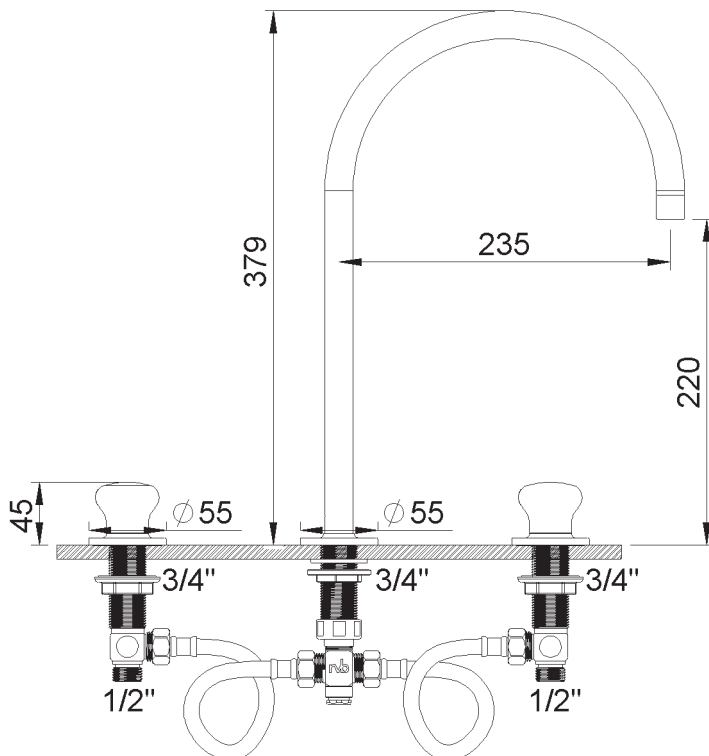

PRODUCT TECHNICAL SHEET

Collection : **DEVILLE**

Ref. : **1955.--.29**

Batterie de cuisine 3 trous, bec mobile 235mm
3-gats keukenkraan, draaibare uitloop 235mm
3-hole kitchen mixer, swivel spout 235mm

Picture

Product details

Flow at 3 bar : Restricted 9 l/min

Internal mechanism : Ceramic valve 1/4 turn

Technical drawing

RA0.V01