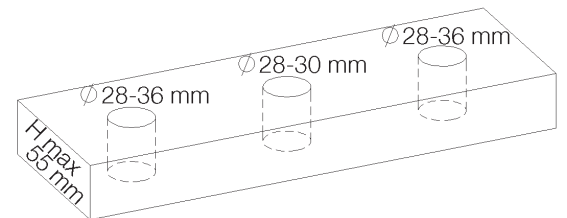

PRODUCT TECHNICAL SHEET

Collection : **DEVILLE**

Ref. : **1955.--.29**

Batterie de cuisine 3 trous, bec mobile 235mm
3-gats keukenkraan, draaibare uitloop 235mm
3-hole kitchen mixer, swivel spout 235mm

Picture

Product details

Flow at 3 bar : Restricted 9 l/min

Internal mechanism : Ceramic valve 1/4 turn

Technical drawing

RA0.V01